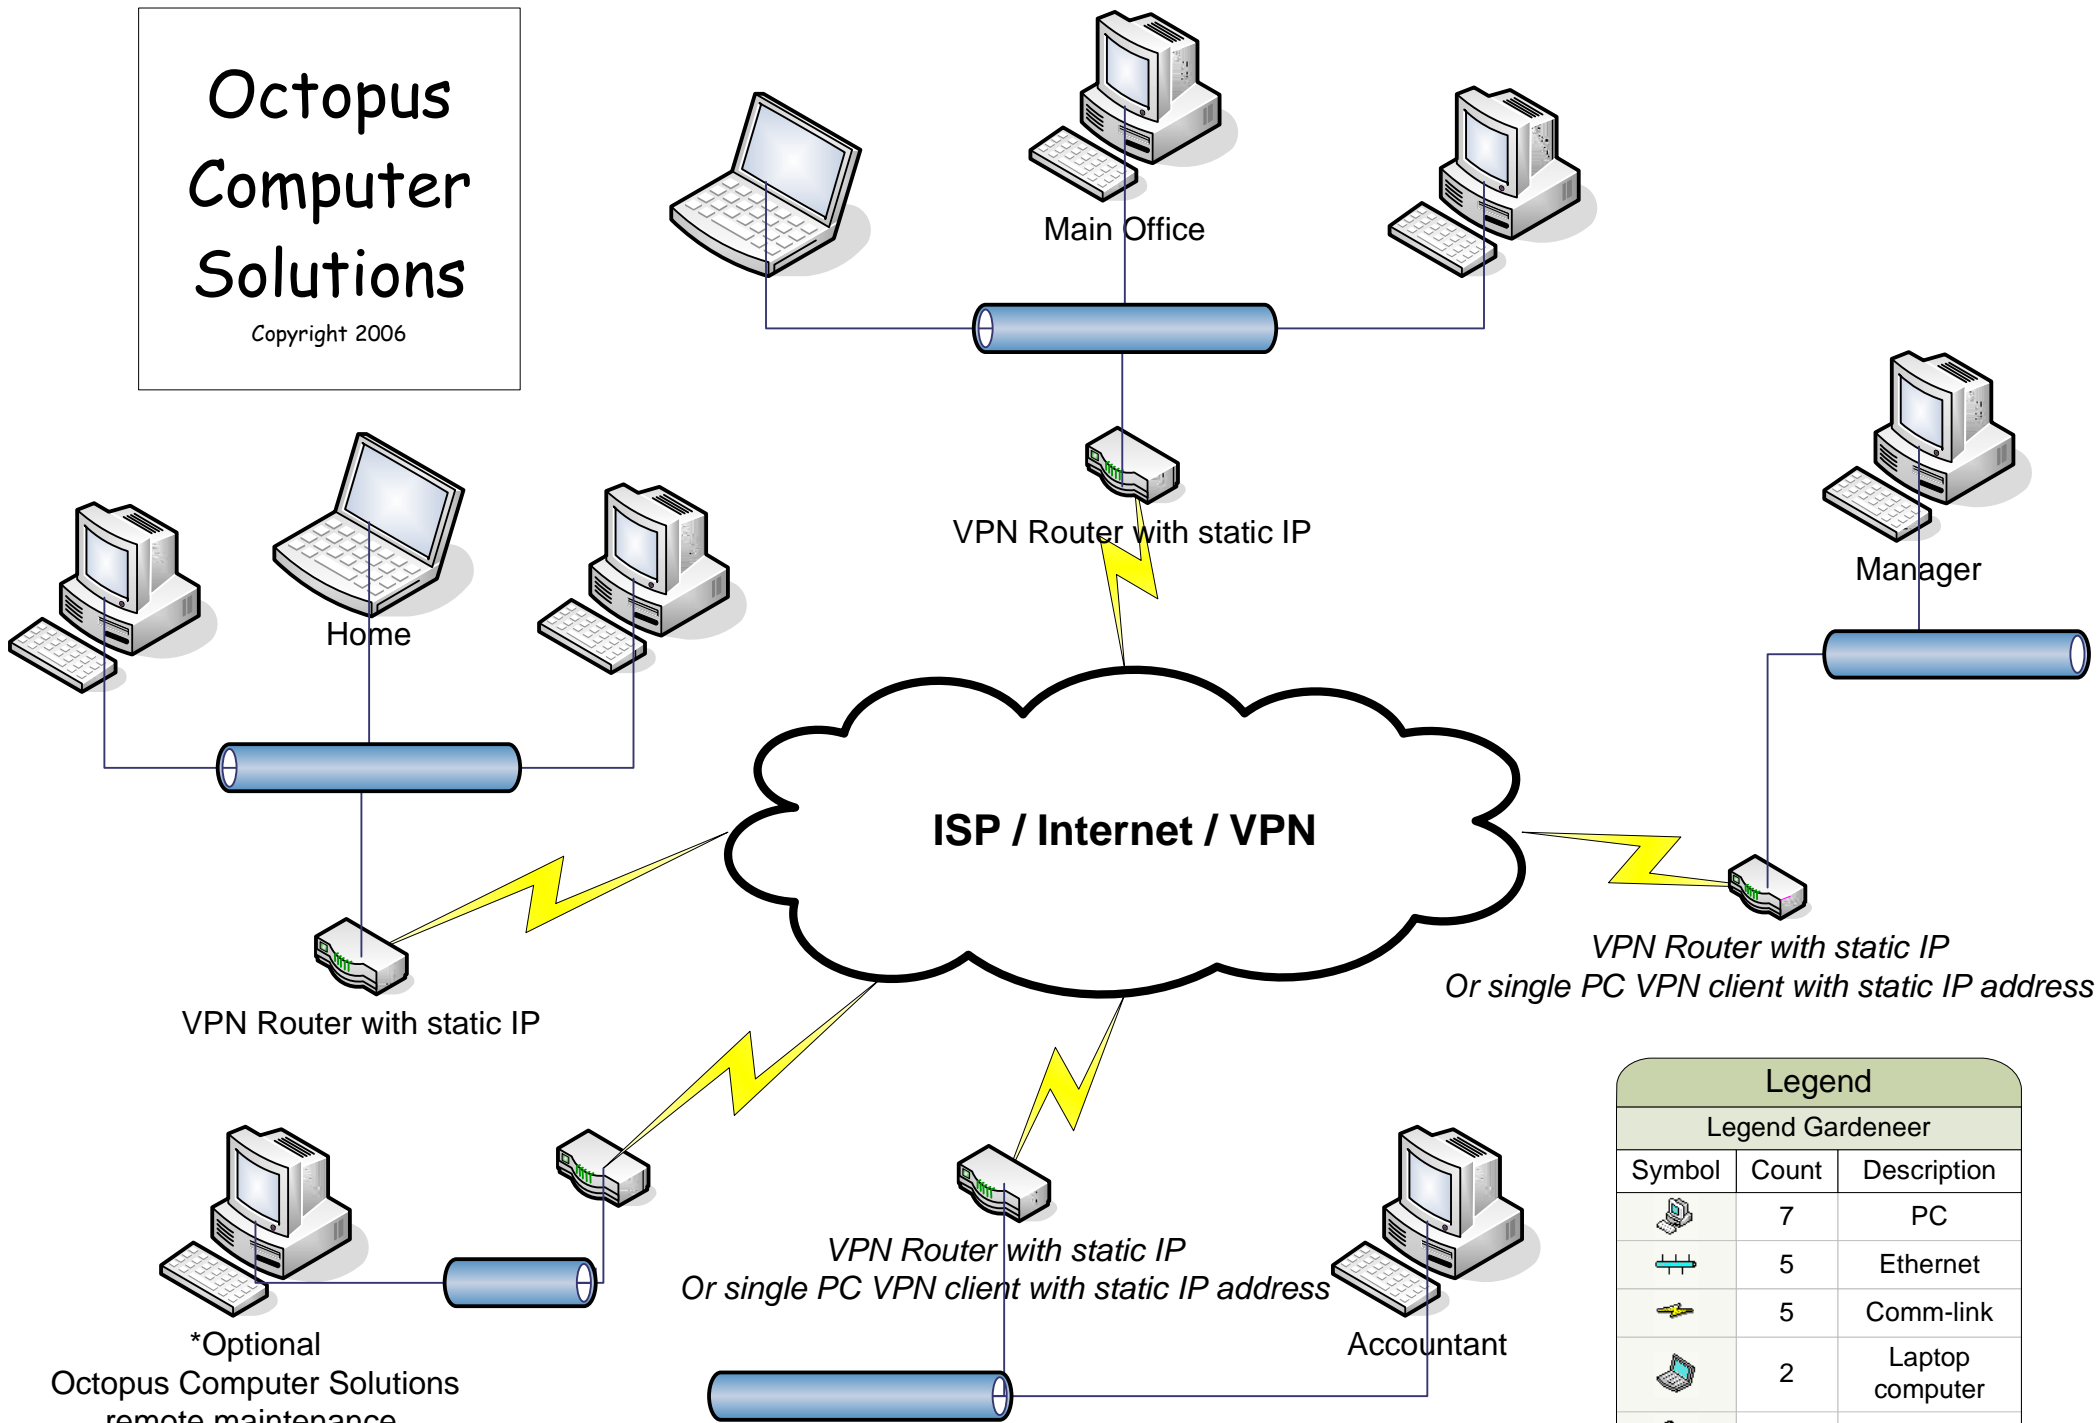

Octopus Computer Solutions

Copyright 2006

Legend		
Legend Gardeneer		
Symbol	Count	Description
	7	PC
	5	Ethernet
	5	Comm-link
	2	Laptop computer
	5	Router

*Optional
Octopus Computer Solutions
remote maintenance.
Sole access only